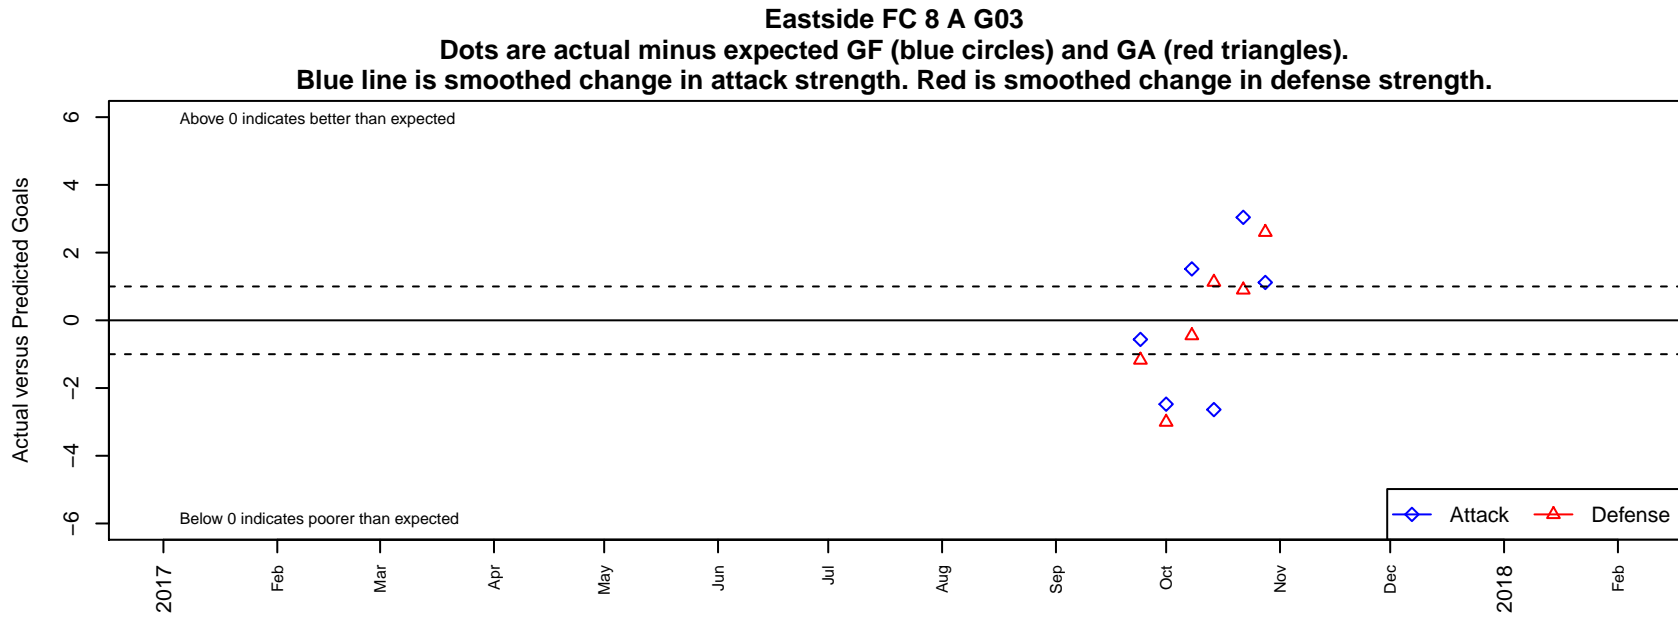

Eastside FC 8 A G03

Eastside FC
Preston, WA
G03 total strength=1773
attack=38.57 defense=22.06

alt names used:
Eastside F.C. – 8th grade girls 1

Venues played:
2017 RCL G03 8th G Fall

date	home		away		venue	pred.home	pred.away
2017-10-28	PacNW Maroon G03	0	Eastside FC 8 A G03	3	2017 RCL G03 8th G Fall	2.60	1.88
2017-10-22	Eastside FC 8 A G03	5	FWFC Blue G03	0	2017 RCL G03 8th G Fall	1.96	0.90
2017-10-14	Blackhills FC Black G03	0	Eastside FC 8 A G03	3	2017 RCL G03 8th G Fall	1.13	5.64
2017-10-08	Eastside FC 8 A G03	3	WPFC Black G03	2	2017 RCL G03 8th G Fall	1.48	1.55
2017-10-01	WA Rush G03	4	Eastside FC 8 A G03	1	2017 RCL G03 8th G Fall	0.99	3.48
2017-09-24	Eastside FC 8 A G03	2	Seattle United Copa G03	2	2017 RCL G03 8th G Fall	2.56	0.83